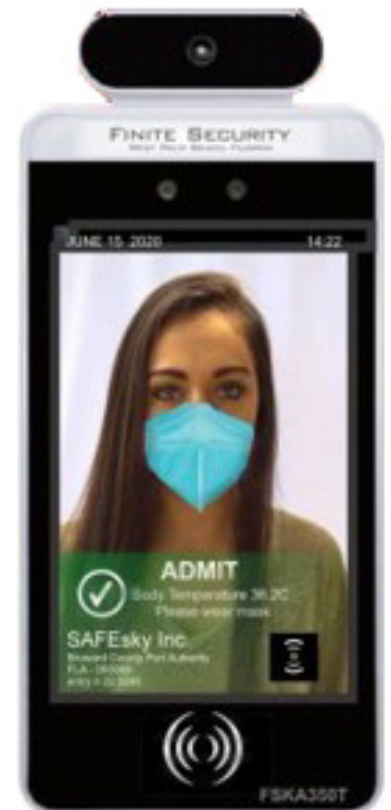

Ensure the Safety and Security of your Employees, Customers, Patients, Students, or Guests with

FACTR®

A POWERFUL SOLUTION FOR SEVERAL INDUSTRIES INCLUDING:

CUSTOM Plastic Card Company

Custom Plastic Card Company has partnered with FACTR® to provide a full service solution that includes RFID cards, hardware, and software. This amazing contactless solution provides facial recognition, automated temperature scanning and mask checks for COVID-19 safety, a wide range of biometric, security & tracking features, and so much more. Kiosk, desktop, and handheld devices are available.

Facial Access Control & Temperature Reader

FOR ADDITIONAL DETAILS, CONTACT

Karen Kasierski
karen.k@customplasticcard.com
(954) 426-1331